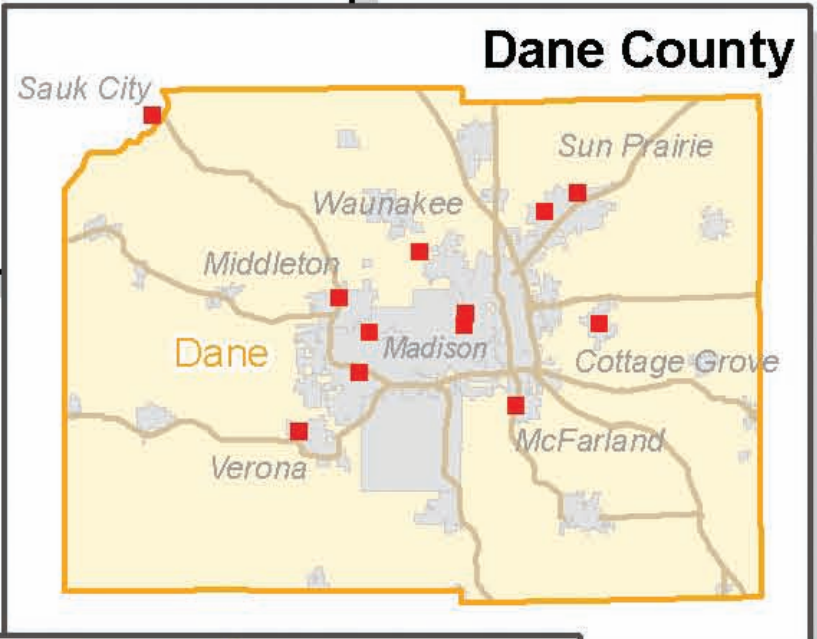

Sun Prairie
Kwik Trip
2599 Ironwood Dr.
608.834.9390

Waukesha
Hop-it-Market
1610 Lincoln Ave.
262.574.7710

Wautoma
Renew E85, LLC.
975 E. Main St.
920.216.1614

Marathon
4137 W. Fond Du Lac Ave.
414.447.9082

Oak Creek
Woodman's
8640 S. Howell Ave.
414.376.4023

Renew E85, LLC
5724 Green Valley Ct.
920.253.6941

Weber's of Plymouth
3250 Hwy PP
920.893.9681

Readstown
Kickapoo Kwikstop
896 Hwy. 14 W.
608.629.5717

Pioneer Plaza
Truck Stop - BP
3230 Pioneer Rd.
262.628.3344

Somerset
River Falls BP
101 Aspen Dr.
715.247.2200

Liberty Square Station
1354 N. Bird St.
608.837.0324

Waunakee
Trader Gus Shell
5420 Willow Dr.
608.249.6720

Webster
Holiday/Stop-a-Sec
26354 S. Lakeland Ave.
715.866.7046

Marathon
10501 W. Brown Deer Rd.
414.586.0851

Kwik Trip
225 20th Ave. W.
920.236.4090

Kwik Trip
225 20th Ave. W.
920.236.4090

Kwik Trip
225 20th Ave. W.
920.236.4090

Kwik Trip
225 20th Ave. W.
920.236.4090

Ringle
Commerce Crossing Shell
Hwy 29 & Cty. Rd. Q
715.359.1927

Somerset
River Falls BP
101 Aspen Dr.
715.247.2200

Tomah
Kwik Trip
124 W. McCoy Blvd.
608.372.5940

West Bend
Tri Par
5105 Cty. Rd. PS
262.338.8531

West Bend
Tri Par
5105 Cty. Rd. PS
262.338.8531

Wingate Creek BP
2825 E. Washington St.
262.334.3043

West Salem
Hansen's IGA
635 State Hwy. 16
608.786.1730

Winneconne
Renew E85, LLC
6088 Harbour View Dr.
920.253.6941

Wisconsin Rapids
Kwik Trip
3030 Plover Rd.
715.421.0387

For Wisconsin E85 Information:
CleanAirChoice.org
800-LUNG-USA (in Wisconsin) or 262-703-4200

For E85 Stations Across the USA:
E85Fuel.com or 877-485-8595