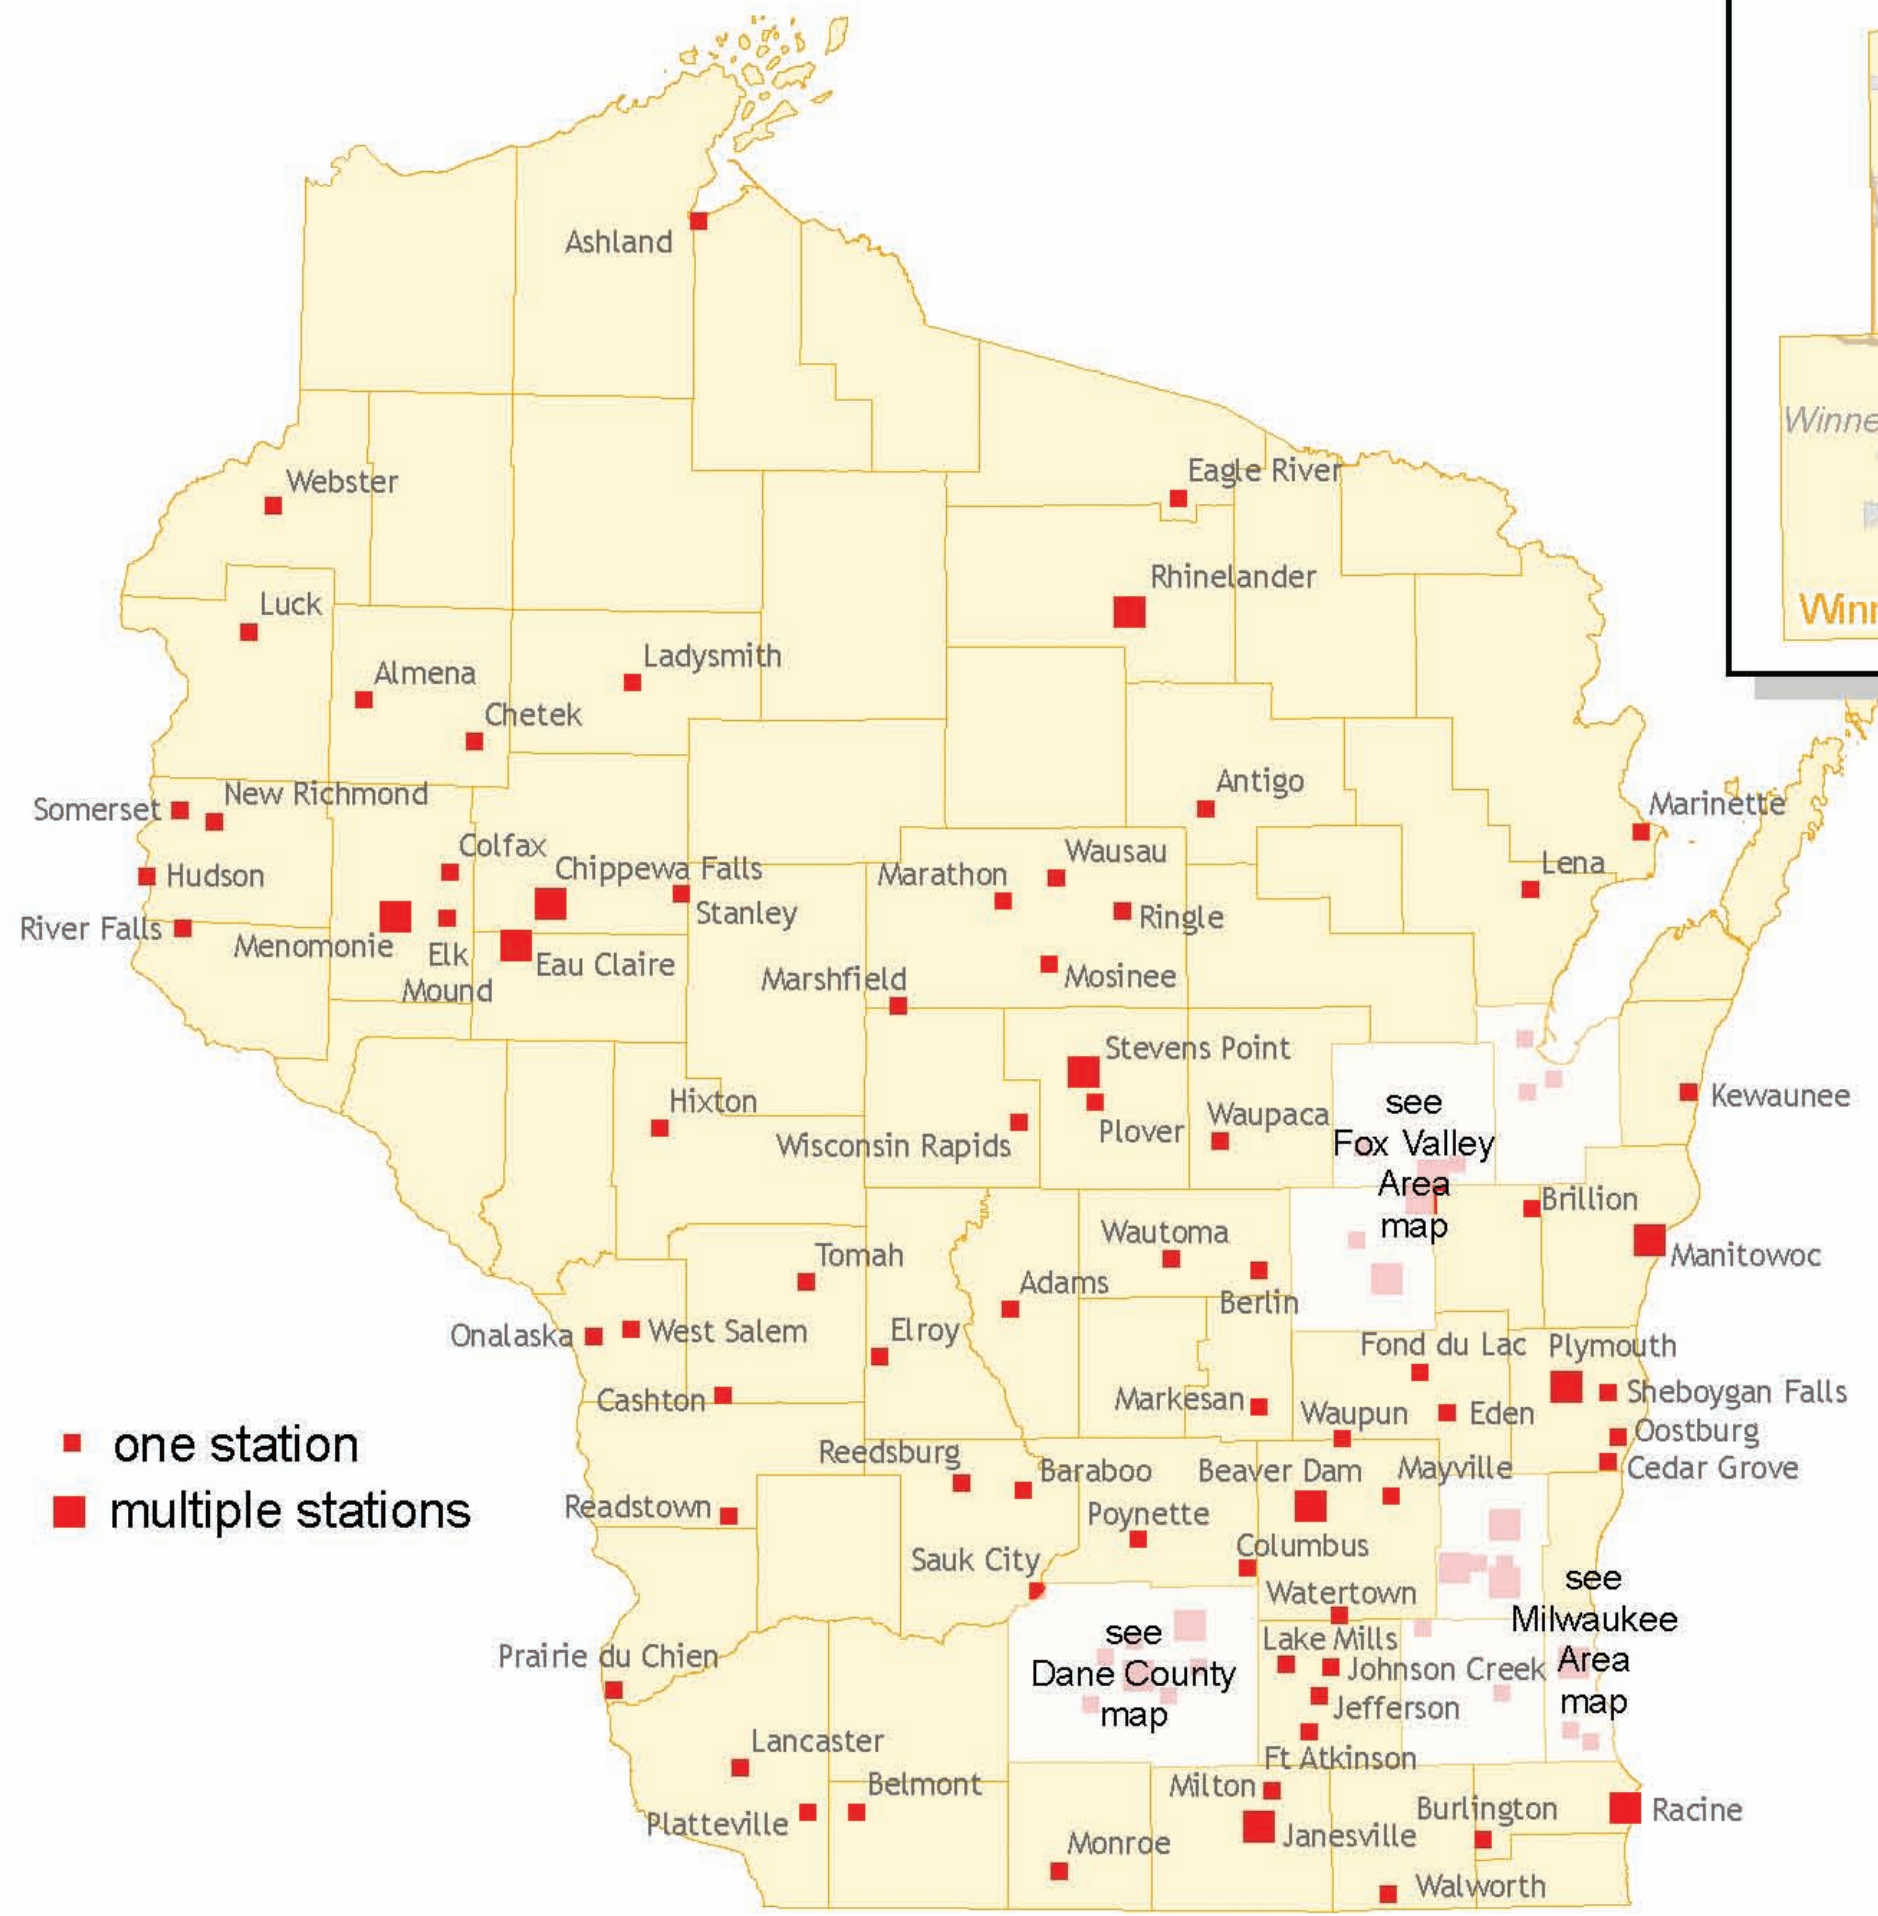

Pioneer Plaza
Truck Stop - BP
3230 Pioneer Rd.
262.628.3344

Somerset
River Falls BP
101 Aspen Dr.
715.247.2200

Liberty Square Station
1354 N. Bird St.
608.837.0324

Waunakee
Trader Gus Shell
5420 Willow Dr.
608.249.6720

Webster
Holiday/Stop-a-Sec
26354 S. Lakeland Ave.
715.866.7046

Marathon
10501 W. Brown Deer Rd.
414.586.0851

Kwik Trip
225 20th Ave. W.
920.236.4090

Kwik Trip
225 20th Ave. W.
920.236.4090

Kwik Trip
225 20th Ave. W.
920.236.4090

Kwik Trip
225 20th Ave. W.
920.236.4090

Ringle
Commerce Crossing Shell
Hwy 29 & Cty. Rd. Q
715.359.1927

Somerset
River Falls BP
101 Aspen Dr.
715.247.2200

Tomah
Kwik Trip
124 W. McCoy Blvd.
608.372.5940

West Bend
Tri Par
5105 Cty. Rd. PS
262.338.8531

Wisconsin Rapids
Kwik Trip
3030 Plover Rd.
715.421.0387

For Wisconsin E85 Information:
CleanAirChoice.org
800-LUNG-USA (in Wisconsin) or 262-703-4200

For E85 Stations Across the USA:
E85Fuel.com or 877-485-8595