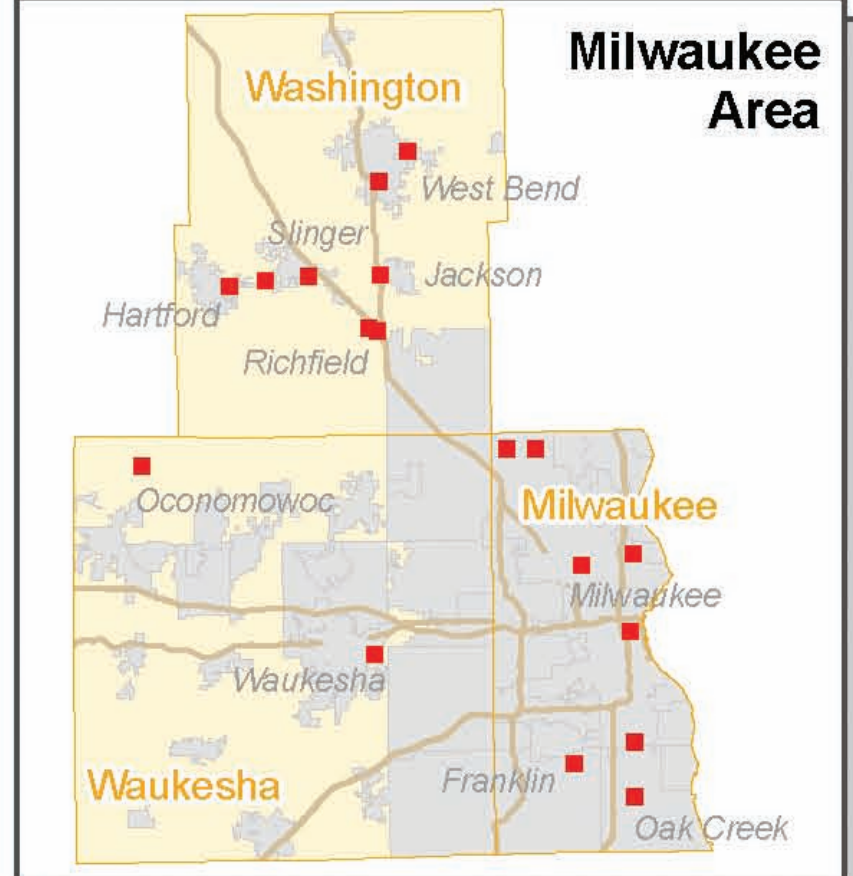

Pioneer Plaza
Truck Stop - BP
3230 Pioneer Rd.
262.628.3344

Somerset
River Falls BP
101 Aspen Dr.
715.247.2200

Liberty Square Station
1354 N. Bird St.
608.837.0324

Waunakee
Trader Gus Shell
5420 Willow Dr.
608.249.6720

Webster
Holiday/Stop-a-Sec
26354 S. Lakeland Ave.
715.866.7046

Marathon
10501 W. Brown Deer Rd.
414.586.0851

Kwik Trip
225 20th Ave. W.
920.236.4090

Kwik Trip
225 20th Ave. W.
920.236.4090

Kwik Trip
225 20th Ave. W.
920.236.4090

Kwik Trip
225 20th Ave. W.
920.236.4090

Ringle
Commerce Crossing Shell
Hwy 29 & Cty. Rd. Q
715.359.1927

Somerset
River Falls BP
101 Aspen Dr.
715.247.2200

Tomah
Kwik Trip
124 W. McCoy Blvd.
608.372.5940

West Bend
Tri Par
5105 Cty. Rd. PS
262.338.8531

Wisconsin Rapids
Kwik Trip
3030 Plover Rd.
715.421.0387

For Wisconsin E85 Information:
CleanAirChoice.org
800-LUNG-USA (in Wisconsin) or 262-703-4200

For E85 Stations Across the USA:
E85Fuel.com or 877-485-8595